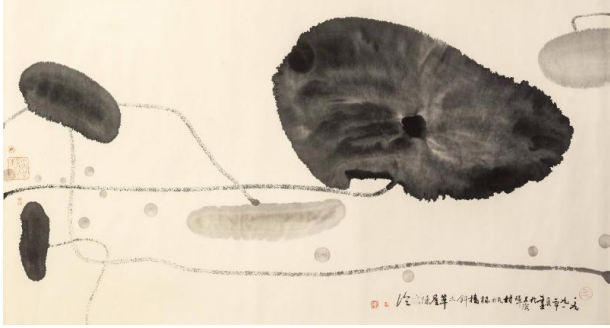

Basic Detail Report

Ink on paper

Dimensions

Object Size: 39 x 73 inches

Lotus

Date

1991

Primary Maker