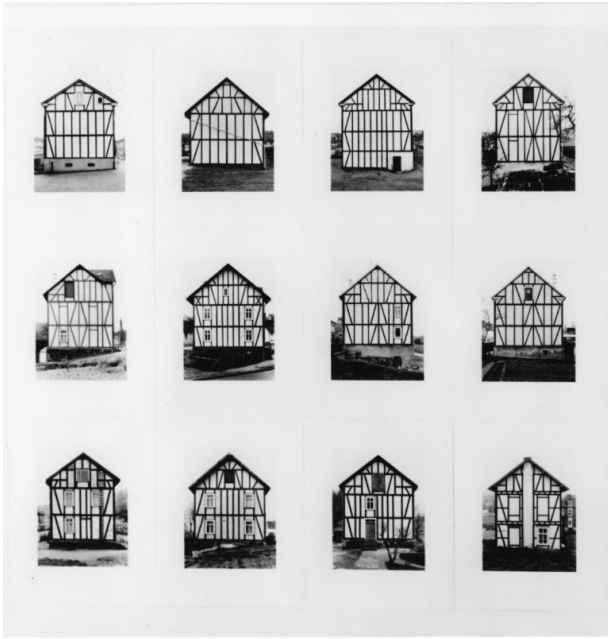

## Framework Houses

**Date**

1993

**Primary Maker**

Bernd Becher

**Medium**

12 duotone offset prints on paper

**Dimensions**

Object Size: 76 1/2 x 82 inches