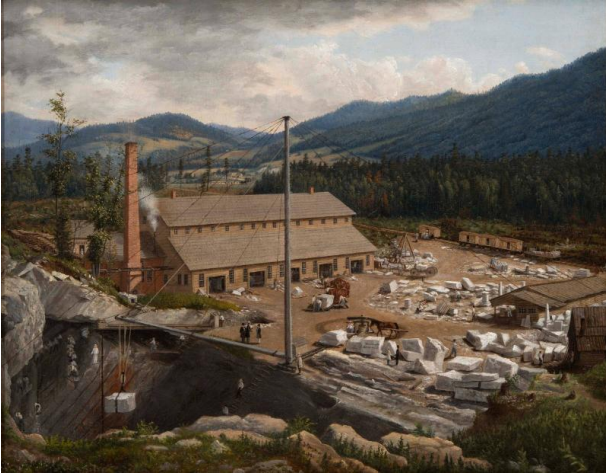

Basic Detail Report

A Marble Quarry

Date

1851

Primary Maker

James Hope

Medium

Oil on canvas

Dimensions

Object size: 18 x 22 3/4 inches (45.7 x 57.8 cm) Frame

size: 26 1/2 x 31 1/2 x 2 1/2 inches (67.3 x 80 x 6.4 cm)