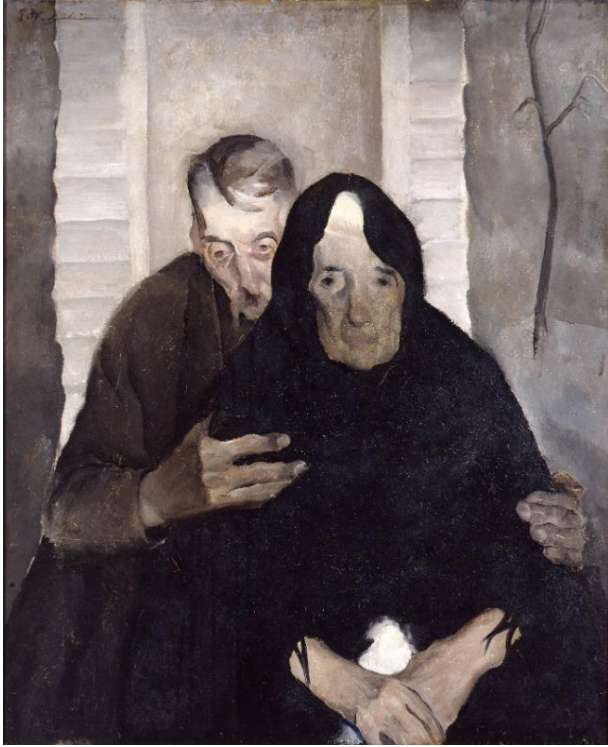

## Old Ben and Mrs. Marks

### Description

This painting, in shades of gray, brown, and black, depicts an elderly man standing behind an elderly woman, both of them facing front. The man is slightly to the left of the woman. He is looking down over her shoulder and his large hands grasp her upper arms. His face is long and thin with a long prominent nose. His hair is gray and he

has a drooping mustache. The woman is dressed in black with a black shawl over head, which covers most of her white hair. She is looking straight out at the viewer with her hands clasped in her lap. The figures appear to be seated in front of doorway of a clabbered building. There is a bare tree to the right.