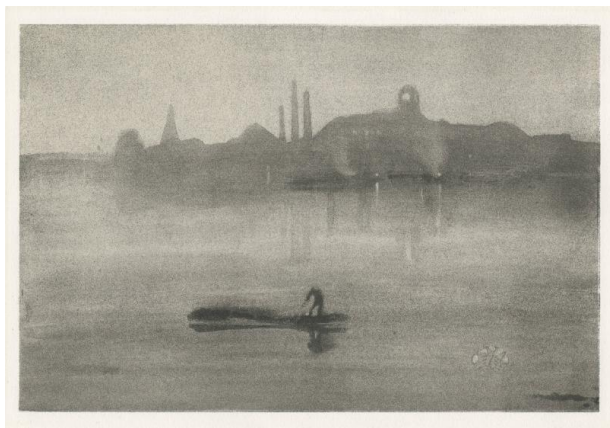

Basic Detail Report

Nocturne

Date

1878

Primary Maker

James Abbott McNeill Whistler

Medium

Lithotint on blue laid appliqué on heavy cream wove paper

Dimensions

Image size: 6 3/4 × 10 1/4 inches Object size: 13 × 16 1/4 inches