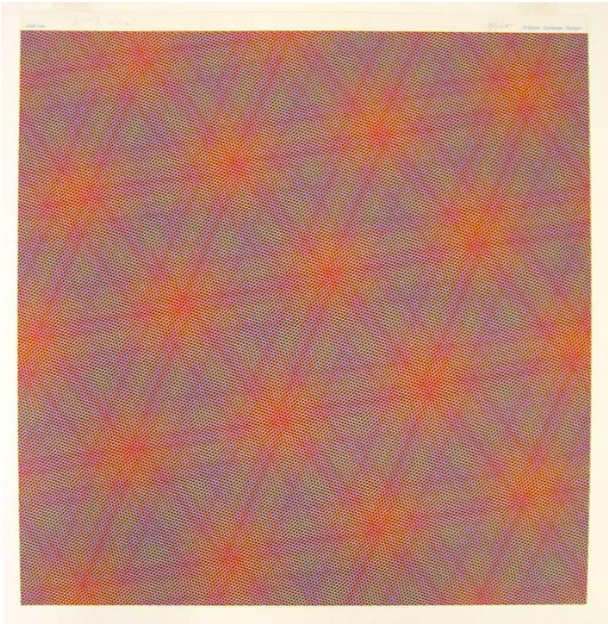

Basic Detail Report

Composition

Primary Maker

Josef Levi

Dimensions

Image Size: 16 1/2 x 16 1/2 inches Mat Size: 22 x 28

Object Size: 17 x 16 1/2 inches