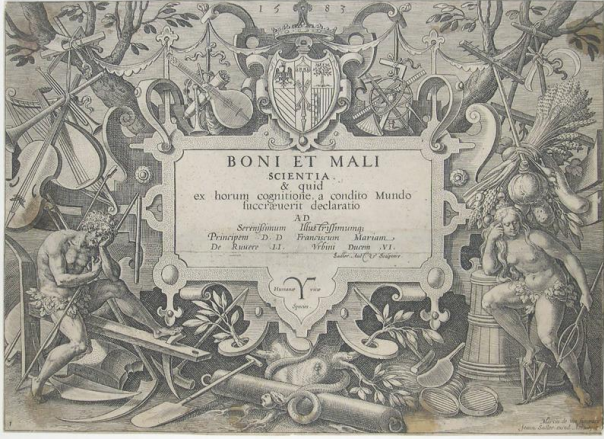

Basic Detail Report

Boni et Mali

Date

1583

Primary Maker

Jan Sadeler I

Medium

Engraving on paper

Dimensions

Image Size: 7 1/4 x 10 1/8 inches Mat Size: 16 x 20 Object Size: 7 1/4 x 10 1/8 inches