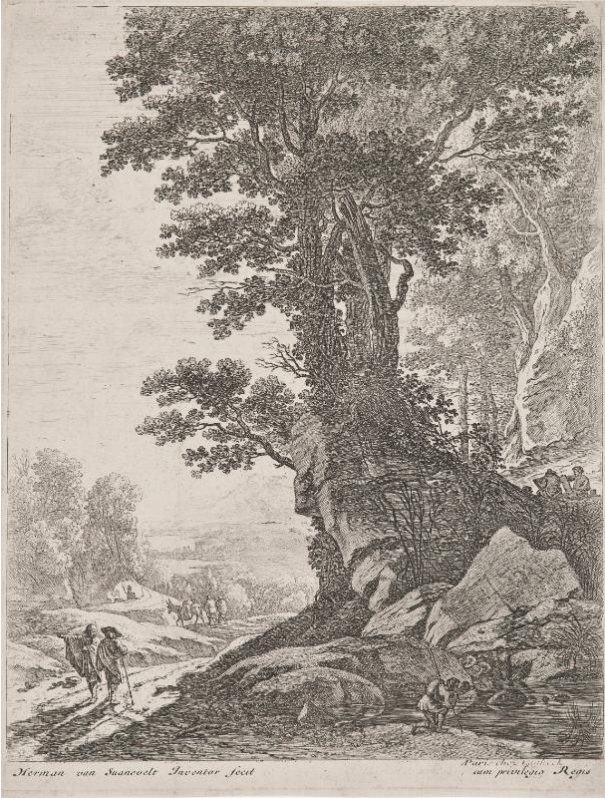

Basic Detail Report

Landscape

Date

1620-1665

Primary Maker

Herman van Swanevelt

Medium

Engraving on paper

Dimensions

Mat Size: 14 x 19 Object Size: 12 1/2 x 9 1/2 inches