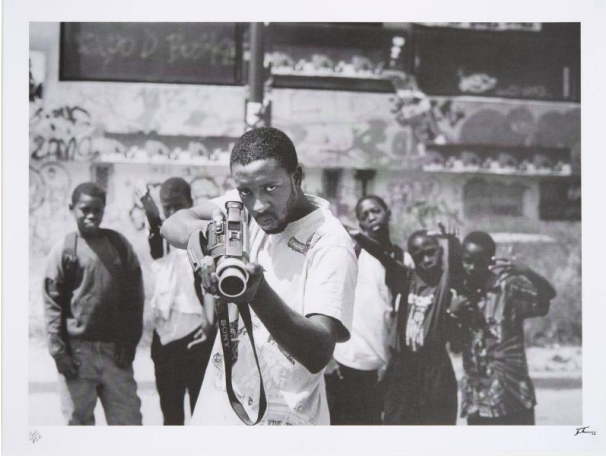

Basic Detail Report

---

28 Millimeters, Portrait of a Generation, Hold-up, Ladj Ly

Date

2006

Primary Maker

JR

Medium

Giclée print on paper

Dimensions

Object Size: 16 x 22 inches