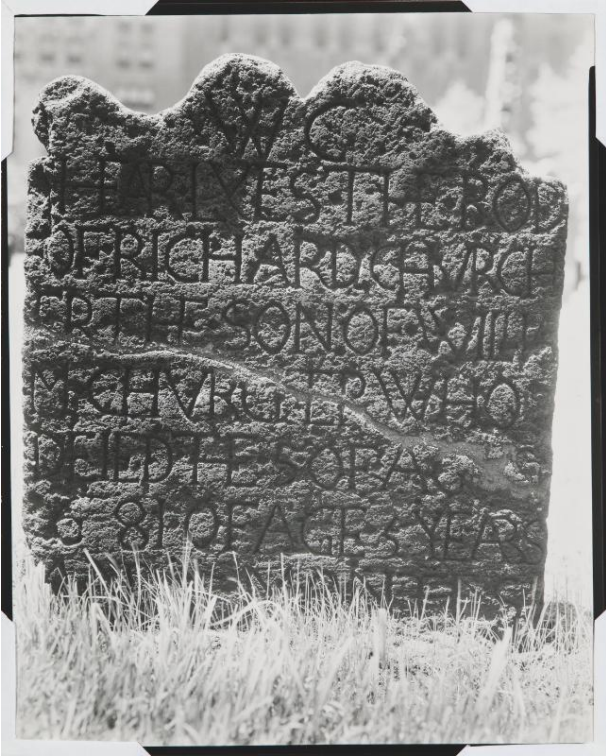

Basic Detail Report

Gravestone

Primary Maker

Berenice Abbott

Medium

Gelatin silver print

Dimensions

Image Size: 9 9/16 x 7 5/8 inches Object Size: 9 15/16 x 8 1/16 inches