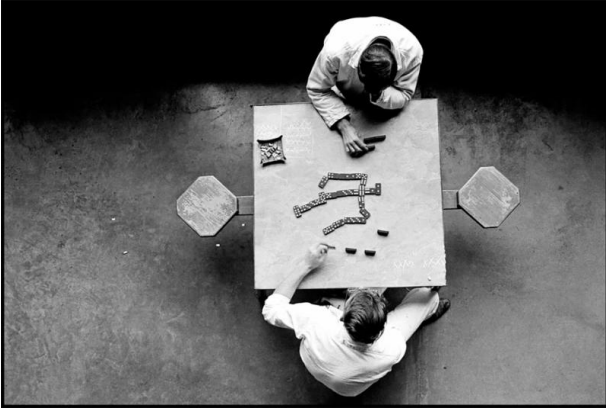

# Basic Detail Report

---

Gelatin silver print on paper

## Dimensions

Object Size: 8 5/8 x 13 inches

## Cell block table, Walls Unit, Texas from the series Conversations with the Dead