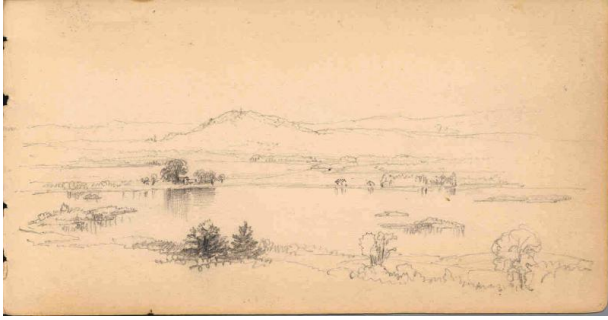

Basic Detail Report

Vermont Landscape

Date

c. 1860-62

Primary Maker

Benjamin Champney

Medium

Pencil on paper

Dimensions

Image Size: 3 1/2 x 6 7/8 inches Object Size: 3 1/2 x 6 7/8 inches