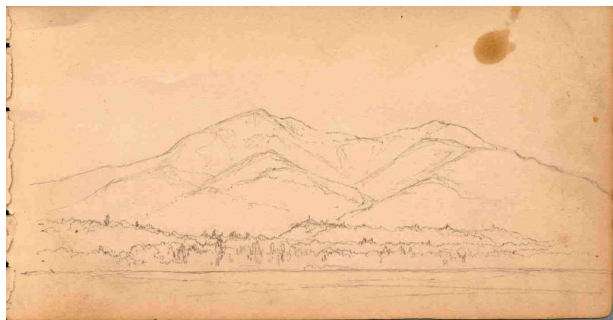

Basic Detail Report

Mountain landscape

Date

c. 1860-62

Primary Maker

Benjamin Champney

Medium

Pencil on paper

Dimensions

Image Size: 3 1/2 x 6 7/8 inches Object Size: 3 1/2 x 6 7/8 inches