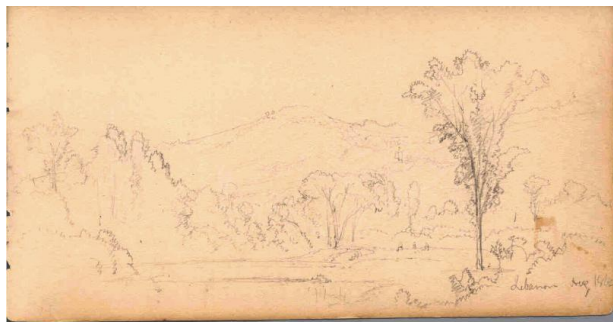

Basic Detail Report

Lebanon Aug 1862

Date

1862

Primary Maker

Benjamin Champney

Medium

Pencil on paper

Dimensions

Image Size: 3 1/2 x 6 7/8 inches Object Size: 3 1/2 x 6 7/8 inches