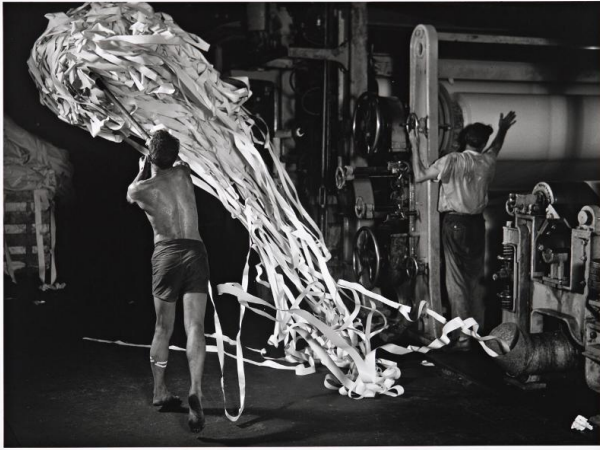

Basic Detail Report

Object Size: 11 x 14 inches

Paper-Mill Worker

Date

1937

Primary Maker

Harold E. Edgerton

Medium

Gelatin silver print

Dimensions