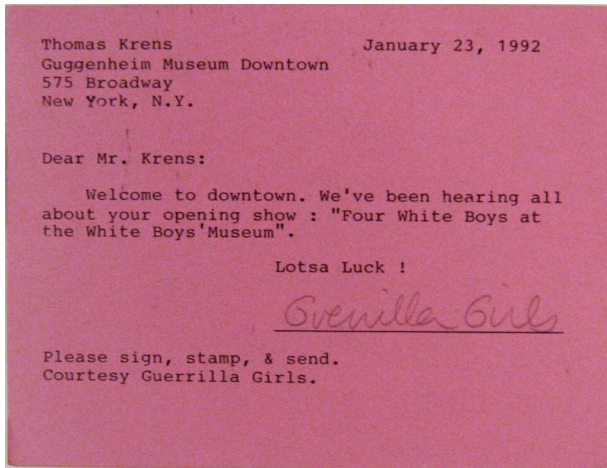

Basic Detail Report

Dear Mr. Krens postcard

Date

1992

Primary Maker

Guerrilla Girls

Medium

Offset lithograph on paper; 2 parts: postcard and poster

Dimensions

Object Size: postcard: 4 1/4 x 4 1/2 inches; poster: 17 x 22 inches