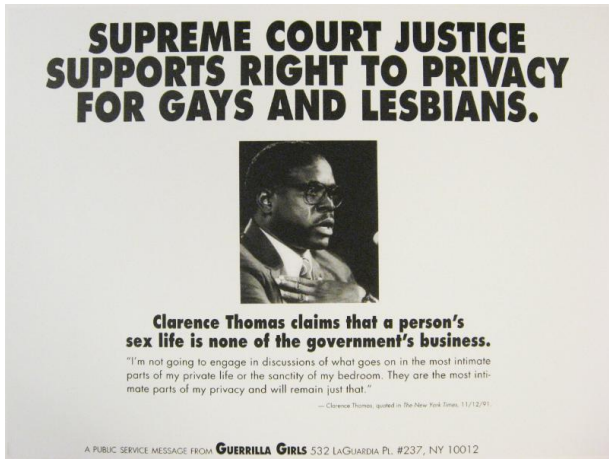

Basic Detail Report

Clarence Thomas

Date

1992

Primary Maker

Guerrilla Girls

Medium

poster

Dimensions

Object Size: 17 x 22 1/2 inches