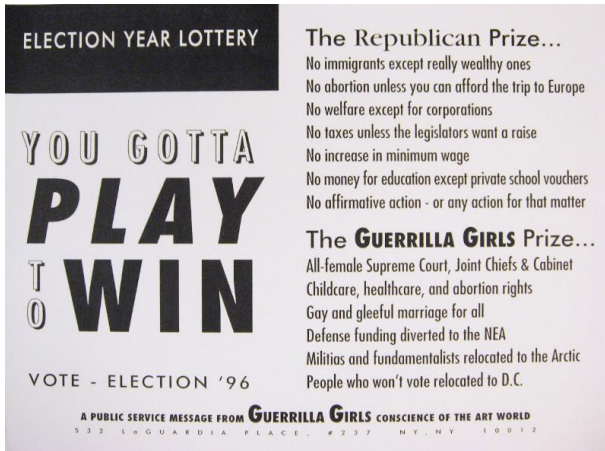

Basic Detail Report

Object Size: 17 3/8 x 22 3/4 inches

Election Year Lottery

Date

1992

Primary Maker

Guerrilla Girls

Medium