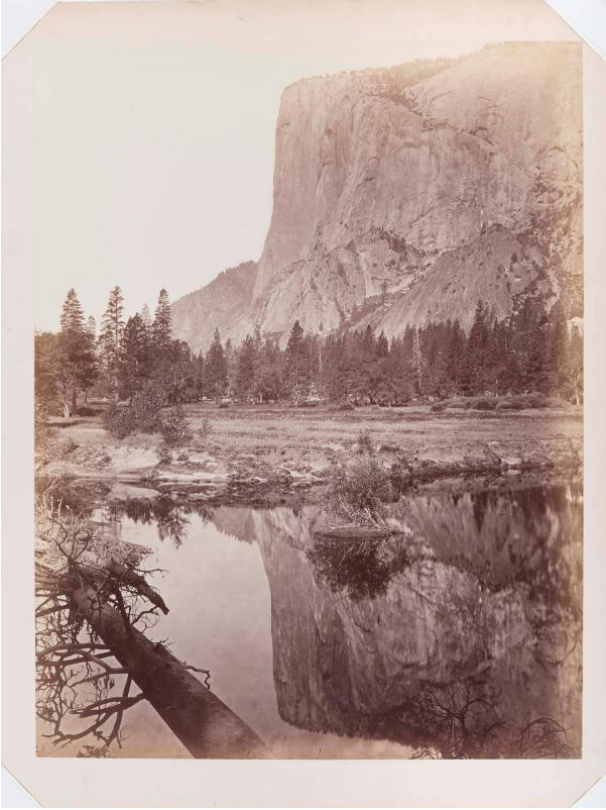

Basic Detail Report

Mirror View of El Capitan, Yosemite, no. 38

Date

c. 1866

Primary Maker

Carleton E. Watkins

Medium

Albumen print on paper

Description

Mountain, trees, river, lake, or pond

Dimensions

Object Size: 20 1/8 x 15 3/8 inches