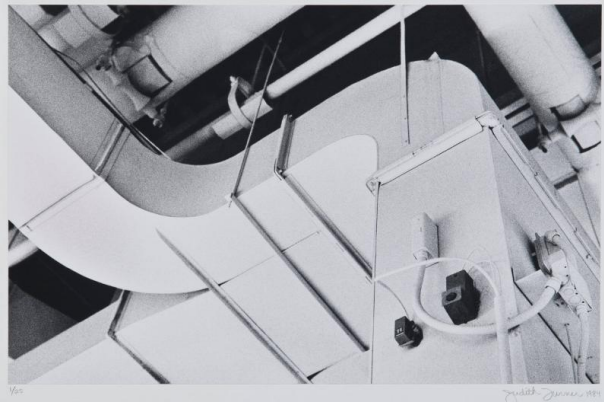

Basic Detail Report

Interior Views and Studies

Date

1984

Primary Maker

Judith Turner

Medium

gelatin silver print

Dimensions

Object Size: various