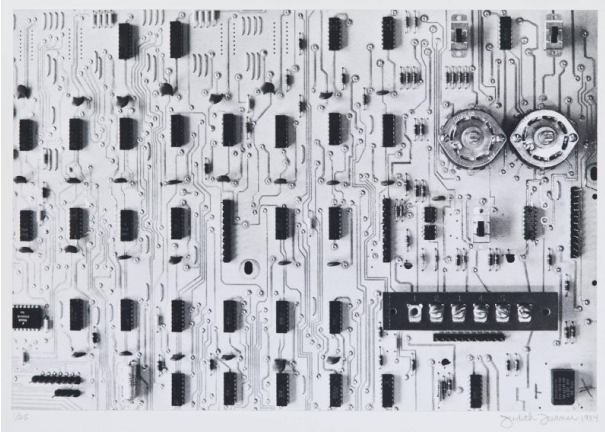

# Basic Detail Report

---

Object Size: various

## Interior Views and Studies

**Date**

1984

**Primary Maker**

Judith Turner

**Medium**

gelatin silver print

**Dimensions**