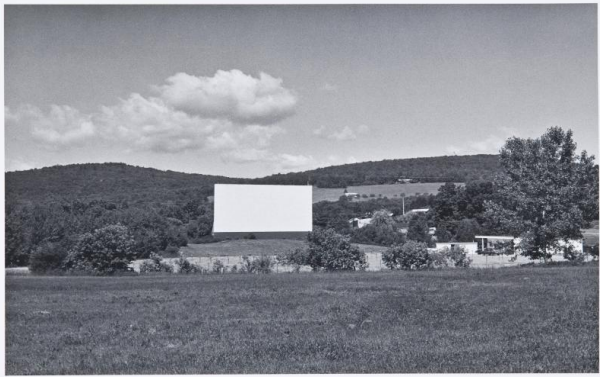

## Drive-In

**Primary Maker**

N. Jay Jaffee

**Dimensions**

Object Size: 7 x 11 1/8 inches