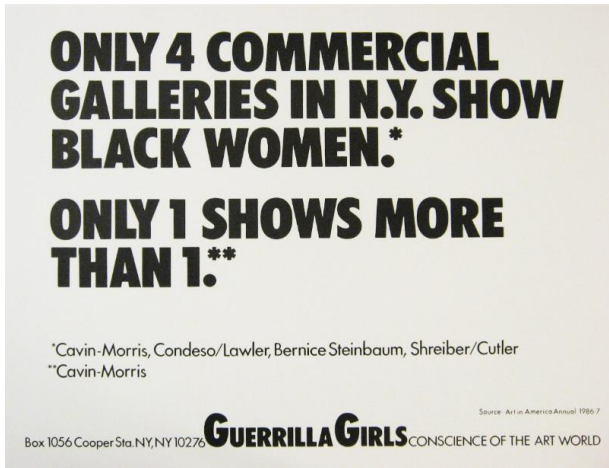

Basic Detail Report

Only 4 commercial galleries in NY show black women

Date

1986

Primary Maker

Guerrilla Girls

Medium

poster

Dimensions

Object Size: 17 x 22 inches