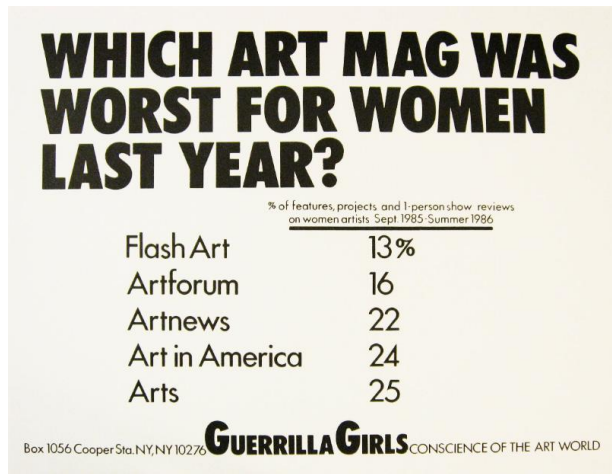

Basic Detail Report

Which art mag was worst for women last year?

Date

1986

Primary Maker

Guerrilla Girls

Medium

poster

Dimensions

Object Size: 17 x 22 inches