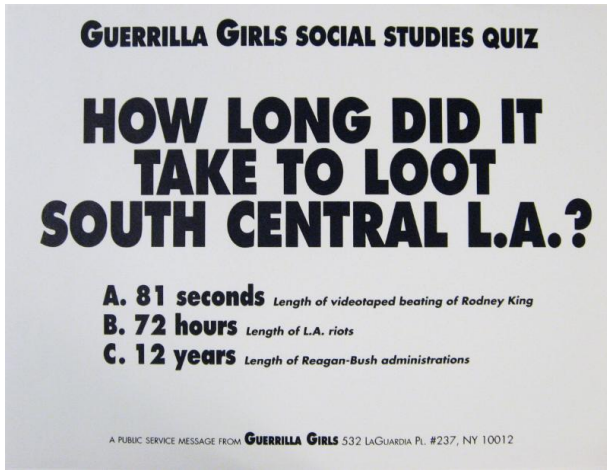

Basic Detail Report

How long did it take to loot South Central LA?

Date

1992

Primary Maker

Guerrilla Girls

Medium

poster

Dimensions

Object Size: 17 x 22 inches