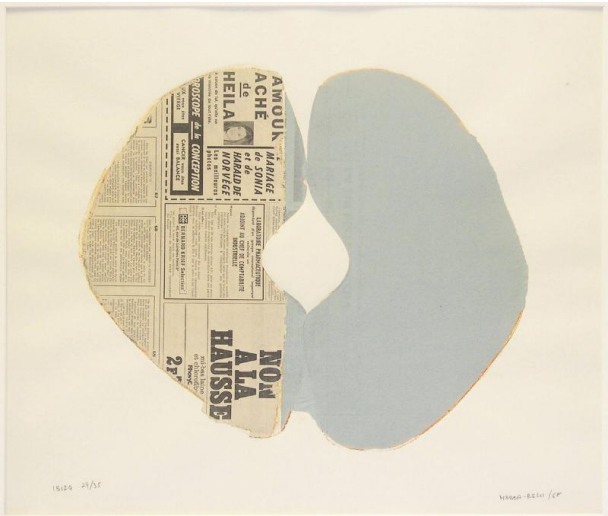

Basic Detail Report

Untitled #7

Date

1969

Primary Maker

Conrad Marca-Relli

Medium

Collage

Dimensions

Object Size: 20 x 26 inches