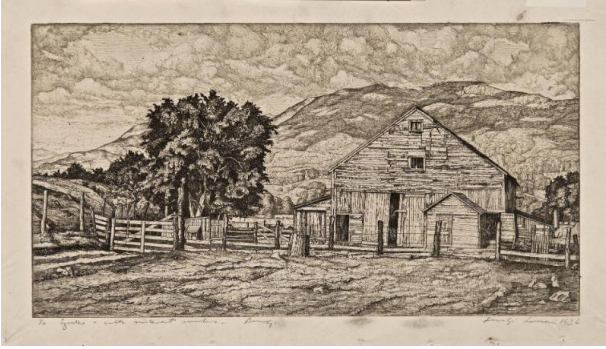

Basic Detail Report

Clouds on the Equinox

Date

1936

Primary Maker

Luigi Lucioni

Medium

Etching on paper

Dimensions

Object size: 6 7/8 × 12 7/8 inches