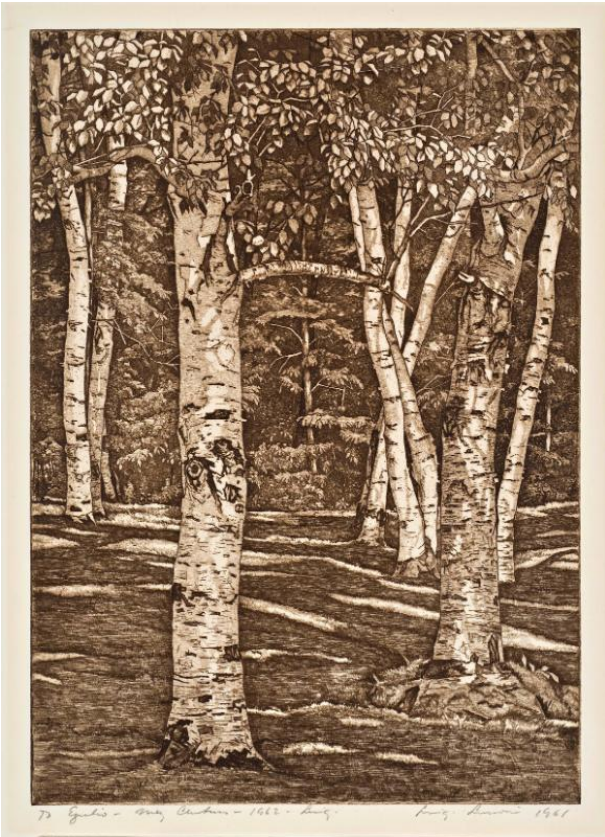

Basic Detail Report

Rhythm in White

Date

1961

Primary Maker

Luigi Lucioni

Medium

Etching on paper

Dimensions

Object size: 13 3/4 × 10 inches Image size: 12 × 8 1/2 inches Mat size: 16 × 20 inches