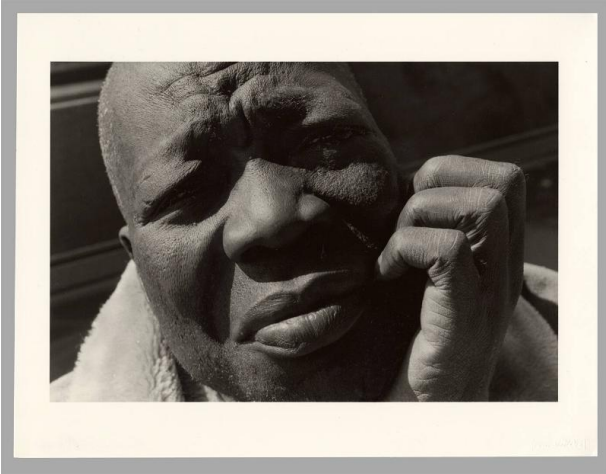

## **Bowery Series**

**Date**

1986

**Primary Maker**

Louis Stettner

**Medium**

gelatin silver print

**Dimensions**

Image Size: 8 x 12 inches Object Size: 10 1/2 x 14 inches