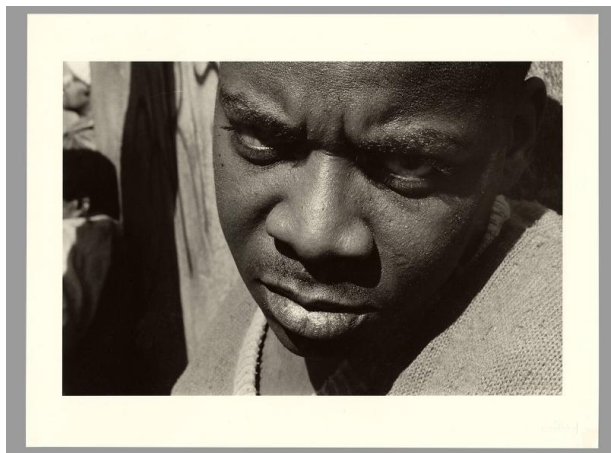

Basic Detail Report

Bowery Series

Date

1986

Primary Maker

Louis Stettner

Medium

gelatin silver print

Dimensions

Image Size: 8 x 12 inches Object Size: 10 1/2 x 13 3/4 inches