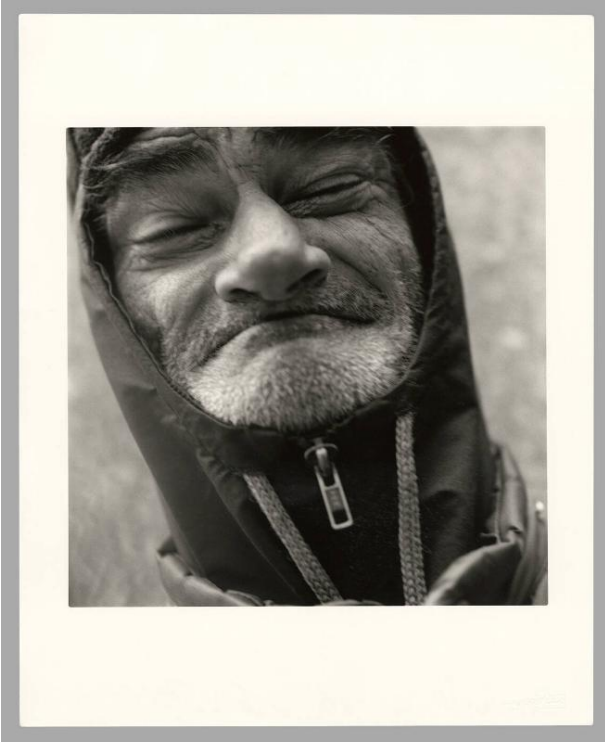

Basic Detail Report

Bowery Series

Date

1986

Primary Maker

Louis Stettner

Medium

gelatin silver print

Dimensions

Image Size: 9 x 9 inches Object Size: 13 1/4 x 10 3/4 inches