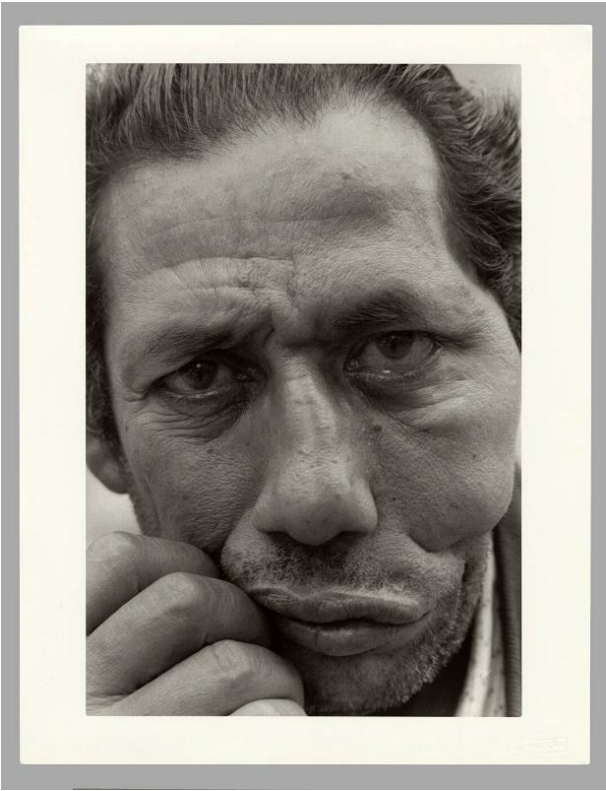

Basic Detail Report

Bowery Series

Date

1986

Primary Maker

Louis Stettner

Medium

gelatin silver print

Dimensions

Image Size: 12 x 8 inches Object Size: 13 1/2 x 10 1/2 inches