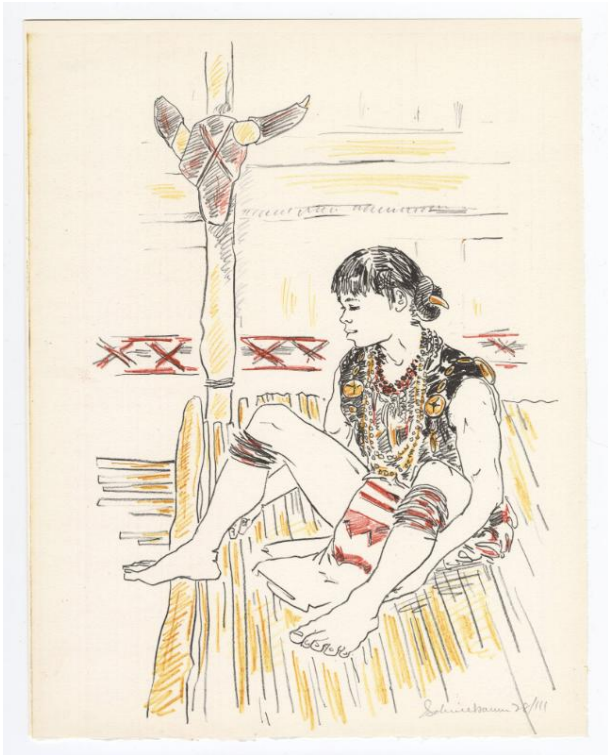

Basic Detail Report

Warrior

Primary Maker

Tobias Schneebaum

Medium

lithograph on paper

Dimensions

Image Size: 12 3/4 x 10 inches Mat Size: none Object Size:

12 3/4 x 10 inches