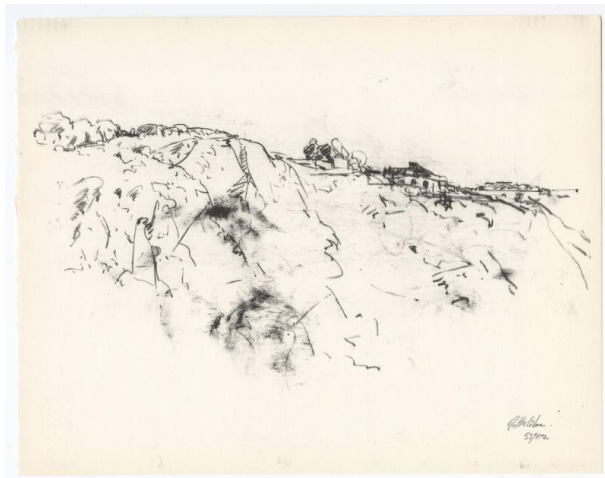

Basic Detail Report

Cliff

Primary Maker

John Edward Heliker

Medium

black and white crayon lithograph on paper

Dimensions

Image Size: 10 x 12 3/4 inches Mat Size: none Object Size:
10 x 12 3/4 inches