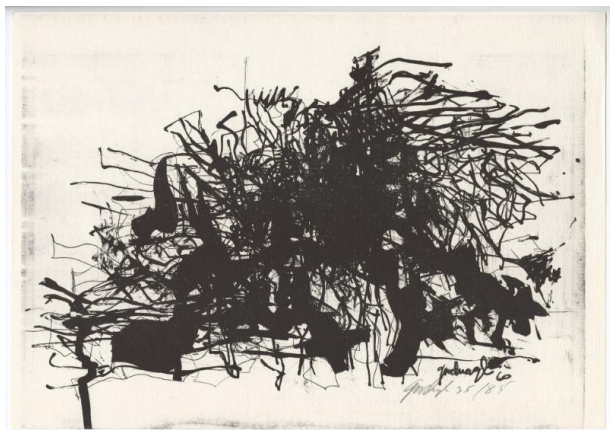

Basic Detail Report

Nomads

Date

1960

Primary Maker

Robert Goodnough

Medium

lithograph on paper

Dimensions

Image Size: 9 7/8 x 14 inches Mat Size: none Object Size: 9 7/8 x 14 inches