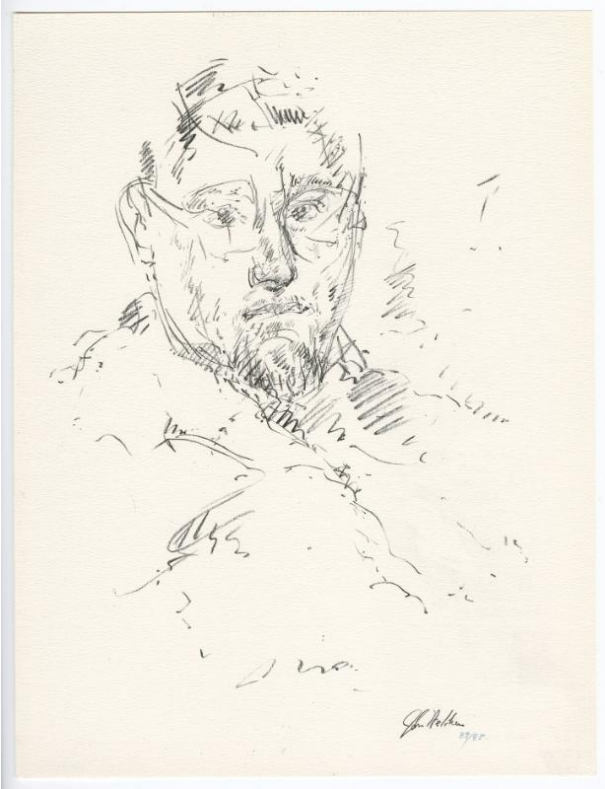

## Self Portrait

### Dimensions

Image Size: 12 5/8 x 9 5/8 inches Mat Size: none Object

Size: 12 5/8 x 9 5/8 inches