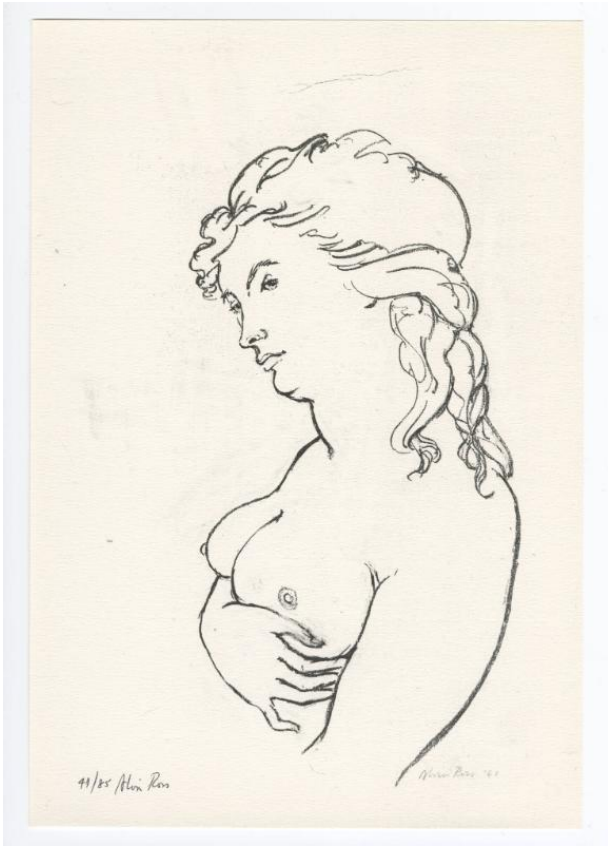

Basic Detail Report

Nude

Date

1961

Primary Maker

Alvin Ross

Medium

lithograph, black and white crayon

Dimensions

Mat Size: none Object Size: 12 7/8 x 8 7/8 inches