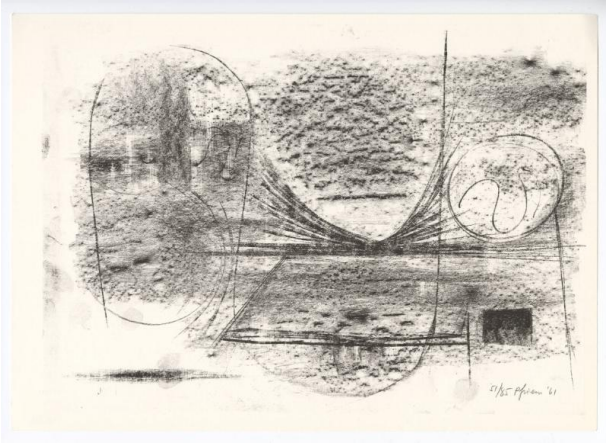

Basic Detail Report

Rubbing #1

Date

1961

Primary Maker

Bernard Pfriem

Medium

lithograph on paper

Dimensions

Image Size: 10 x 14 inches Mat Size: none Object Size: 10 x 14 inches