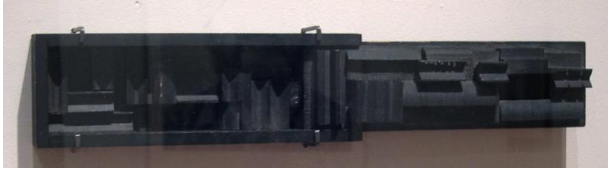

Basic Detail Report

Slide #20

Date

1967

Primary Maker

Louise Nevelson

Medium

Painted wood

Dimensions

Object Size: 8 1/2 x 3 x 2 inches