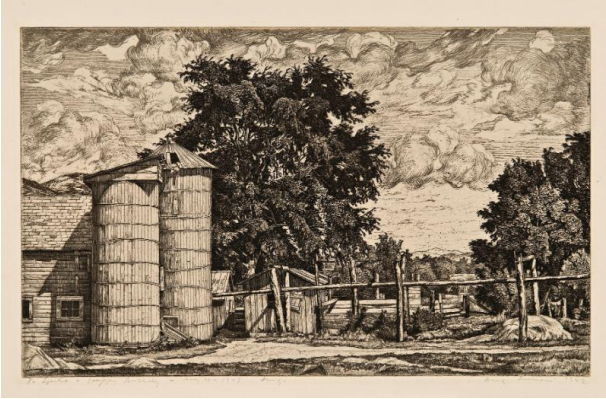

Basic Detail Report

Two Silos

Date

1942

Primary Maker

Luigi Lucioni

Medium

Etching on paper

Dimensions

Object size: 7 1/4 × 11 7/8 inches