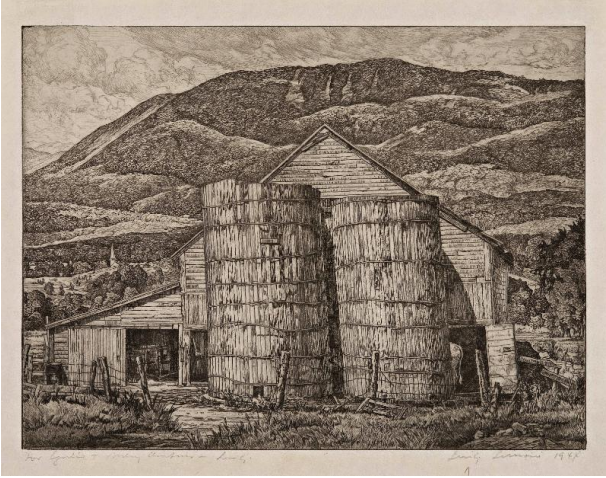

## Shadow and Substance

**Date**

1944

**Primary Maker**

Luigi Lucioni

**Medium**

Etching on paper

**Dimensions**