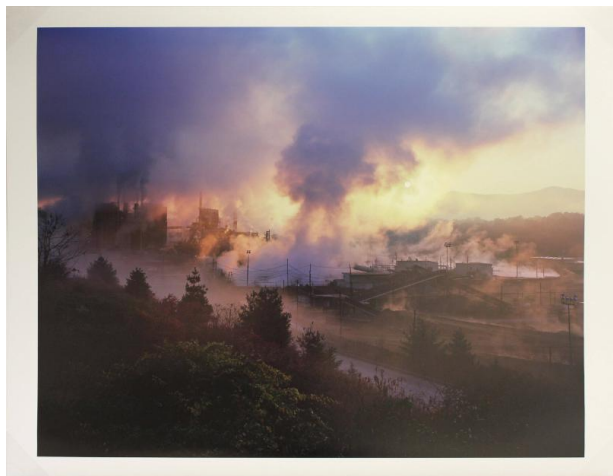

Basic Detail Report

Blue Ridge Paper Mill, Pigeon River, Canton, North Carolina

Date

2008

Primary Maker

Jeff Rich

Medium

Archival pigment print

Dimensions

Image Size: 30 x 37 inches