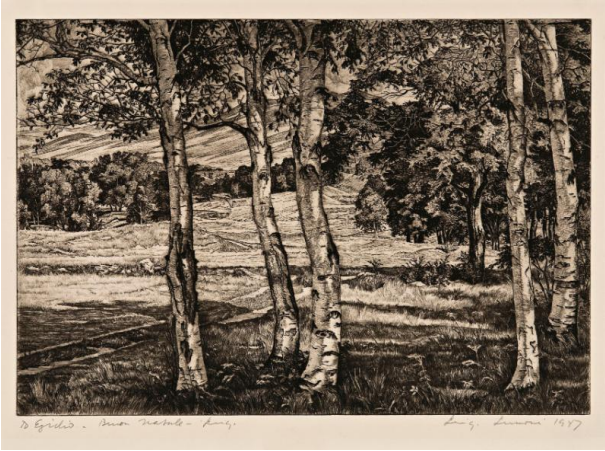

Basic Detail Report

Between Birches

Date

1947

Primary Maker

Luigi Lucioni

Medium

Etching on paper

Dimensions

Object size: 9 × 13 inches