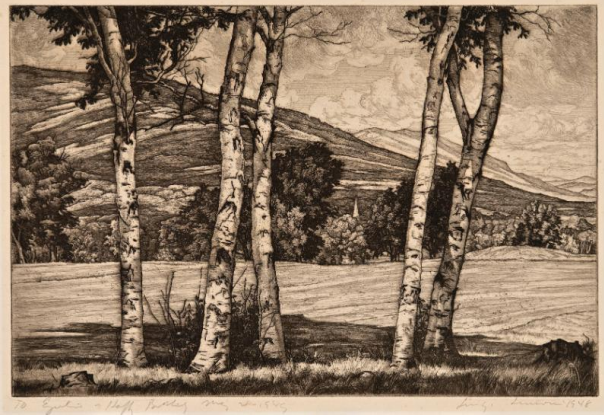

Basic Detail Report

Whites and Shadows

Date

1948

Primary Maker

Luigi Lucioni

Medium

Etching on paper

Dimensions

Object size: 8 × 11 7/8 inches