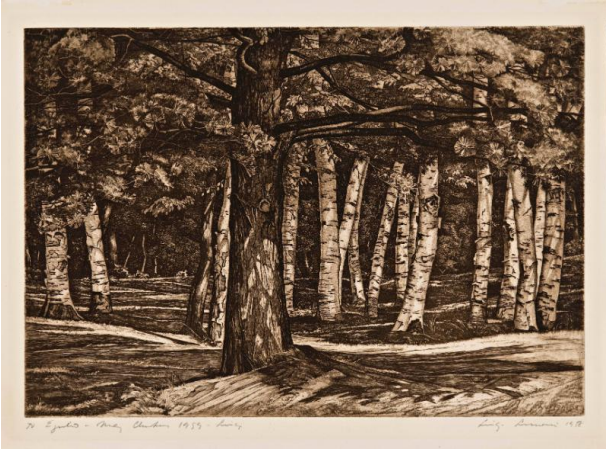

# Basic Detail Report

---

Object size: 8 1/4 × 11 7/8 inches

## The Pine in the Birches

**Date**

1958

**Primary Maker**

Luigi Lucioni

**Medium**

Etching on paper

**Dimensions**