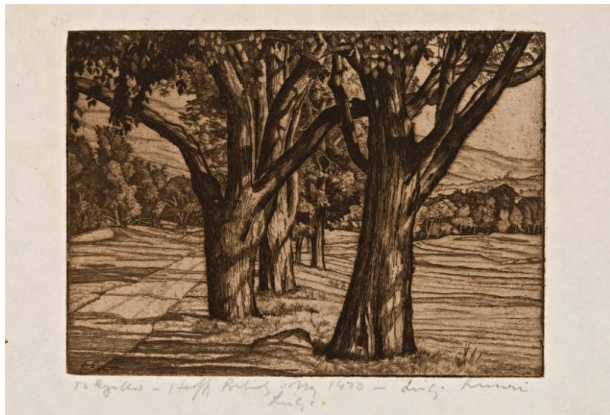

## Tree Patterns

**Date**

1968

**Primary Maker**

Luigi Lucioni

**Medium**

Etching on paper

## Dimensions

Object size: 3 3/8 × 5 3/8 inches