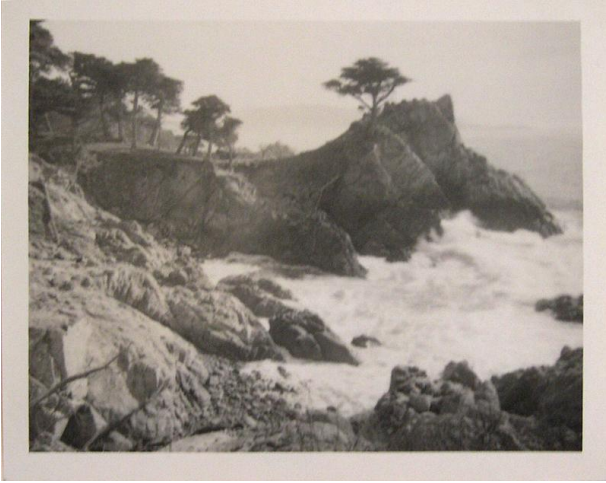

Basic Detail Report

Untitled

Primary Maker

Leopold Hugo

Dimensions

Image Size: 7 x 9 inches Mat Size: 14 x 19 Object Size: 7
15/16 x 9 15 /16 inches