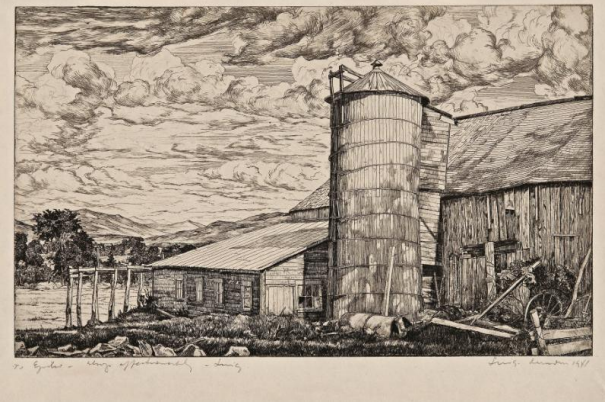

Basic Detail Report

Moving Shadows

Date

1941

Primary Maker

Luigi Lucioni

Medium

Etching on paper

Dimensions

Object size: 7 1/4 × 11 7/8 inches