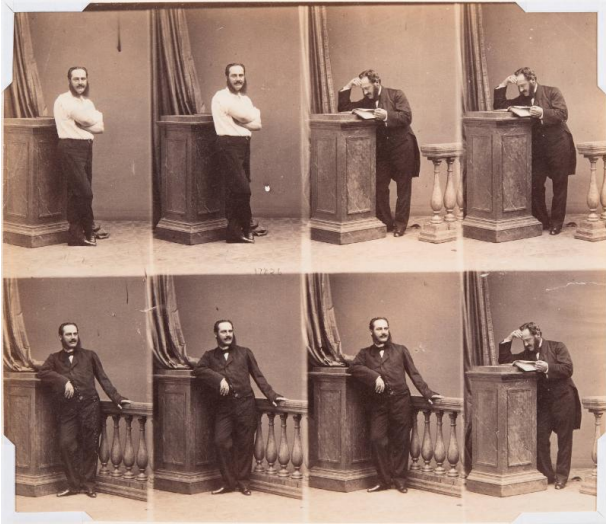

Basic Detail Report

Sheet of carte-de-visite portraits

Date

1860s

Primary Maker

André Adolphe-Eugène Disderi

Medium

Albumen print

Dimensions

Image Size: 7 7/8 x 9 1/8 inches Mat Size: 16 x 20 Object

Size: 7 7/8 x 9 1/8 inches