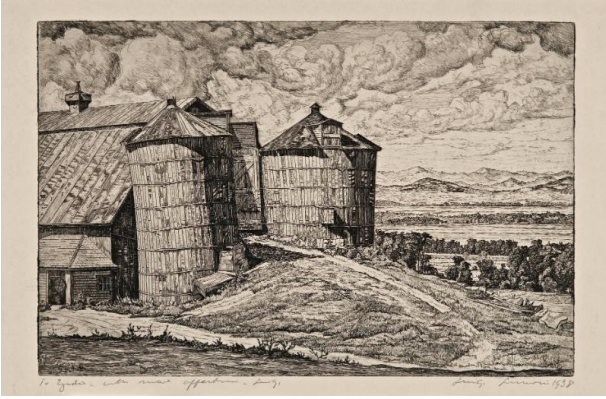

Basic Detail Report

Vermont Castles

Date

1938

Primary Maker

Luigi Lucioni

Medium

Etching on paper

Dimensions

Object size: 7 1/8 × 10 7/8 inches